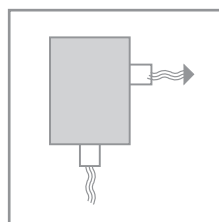

The connector of the cable has a secure screw connection with simple wiring mode. The gilded contacts ensure good electrical contact to the connector of the conductivity cell.

The cable is six wire multicore and covered with a thermoplastic PVC. The wires are also covered with thermoplastic PVC individually and coloured.

The cable connections are supplied with 2 mm contact pins for connection to the transmitter, preamplifier or connection box: these pins guarantee a correct and simple connection to the terminals.

System Configuration

Sensors

Cables

Fittings

Transmitters

Accessories

Technical Specifications

Cable length	: 1, 2, 5 1/2, 10, 15, 20 or 25 m
Temperature range	: -10 °C to +80 °C
Wire resistances	: approx. $18 \cdot 10^{-9} \Omega/m$
Capacity core/core/screen	: max. 130 pF/m
Isolation resistance between cores and screen	: approx. $10^9 \Omega/m$ (20 °C)
Connector contact resistance	: < 8 m Ω