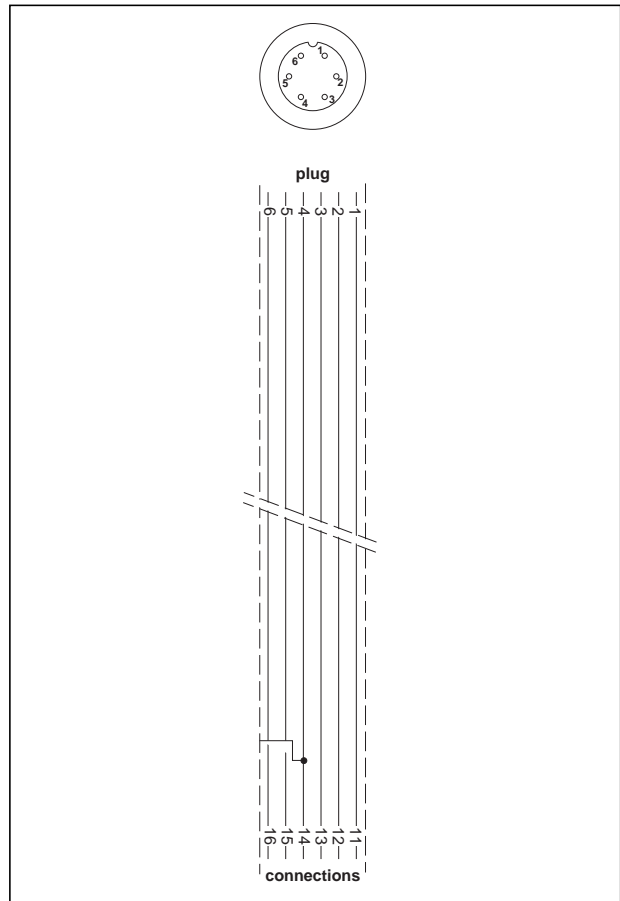

The cable connections are supplied with 2 mm contact pins for connection to the transmitter, preamplifier or connection box: these pins guarantee a correct and simple connection to the terminals.

System Configuration

Sensors

Cables

Fittings

Transmitters

Accessories

Technical Specifications

Cable length	: 1, 2, 5 1/2, 10, 15, 20 or 25 m
Temperature range	: -10 °C to +80 °C
Wire resistances	: approx. $18 \cdot 10^{-9} \Omega/m$
Capacity core/core/screen	: max. 130 pF/m
Isolation resistance between cores and screen	: approx. $10^9 \Omega/m$ (20 °C)
Connector contact resistance	: < 8 m Ω

Model and Suffix Codes

Model	Suffix Code	Description
WU40	Sensor cable
Cable length	-LH01	1 meter
	-LH02	2 meter
	-LH05	5,5 meter
	-LH10	10 meter
	-LH15	15 meter
	-LH20	20 meter
	-LH25	25 meter

Dimensions