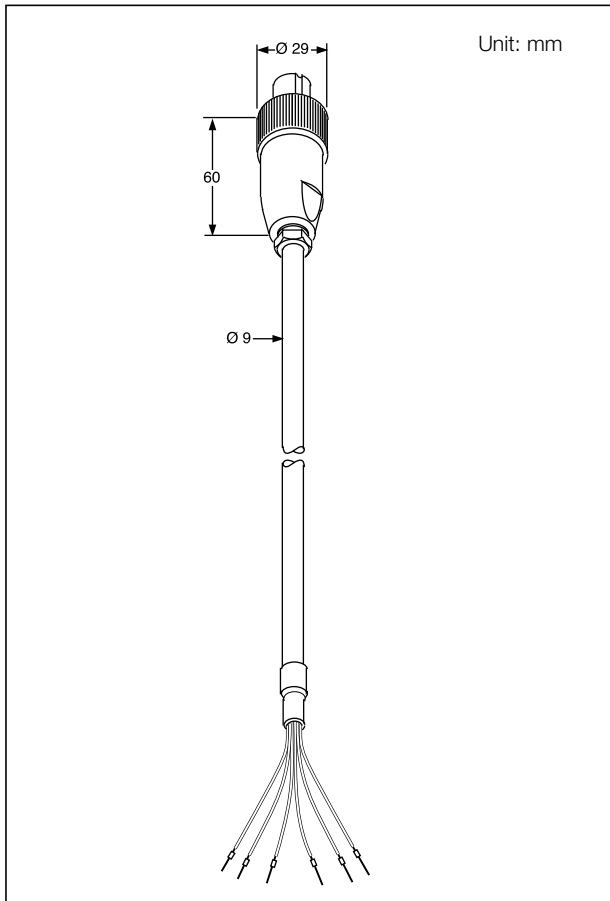

The connector of the cable has a secure screw connection with simple wiring mode. The gilded contacts ensure good electrical contact to the connector of the conductivity cell.

The cable is six wire multicore and covered with a thermoplastic PVC. The wires are also covered with thermoplastic PVC individually and coloured.

The cable connections are supplied with 2 mm contact pins for connection to the transmitter, preamplifier or connection box: these pins guarantee a correct and simple connection to the terminals.

System Configuration

Sensors

Cables

Fittings

Transmitters

Accessories

Technical Specifications

Cable length	: 1, 2, 5 1/2, 10, 15, 20 or 25 m
Temperature range	: -10 °C to +80 °C
Wire resistances	: approx. $18 \cdot 10^{-9} \Omega/m$
Capacity core/core/screen	: max. 130 pF/m
Isolation resistance between cores and screen	: approx. $10^9 \Omega/m$ (20 °C)
Connector contact resistance	: < 8 m Ω

Model and Suffix Codes

Model	Suffix Code	Description
WU40	Sensor cable
Cable length	-LH01	1 meter
	-LH02	2 meter
	-LH05	5,5 meter
	-LH10	10 meter
	-LH15	15 meter
	-LH20	20 meter
	-LH25	25 meter

Dimensions